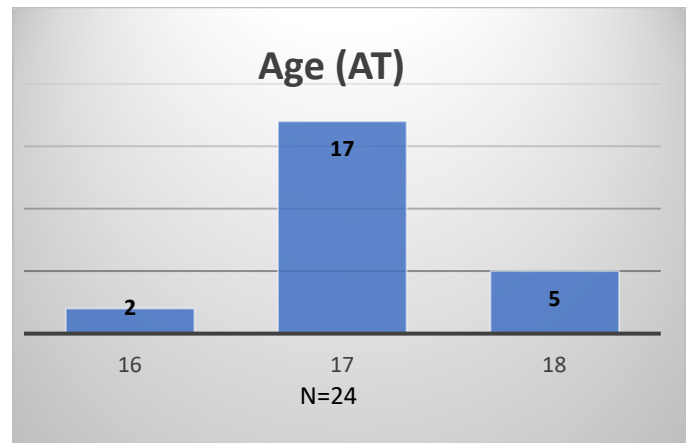

Daily Data Dashboard – February 15, 2024

Demographics for JTDC Population

Thursday Morning Midnight Count

Total # of probation Involved youth¹: 1,353

¹ Probation Active: Any youth who is pending sentencing with an active social history, has been formally placed on probation or supervision with Cook County Juvenile Probation on the date of the report.

*Age, Gender and Race for Criminal Court population (N=1) is not represented in this report.