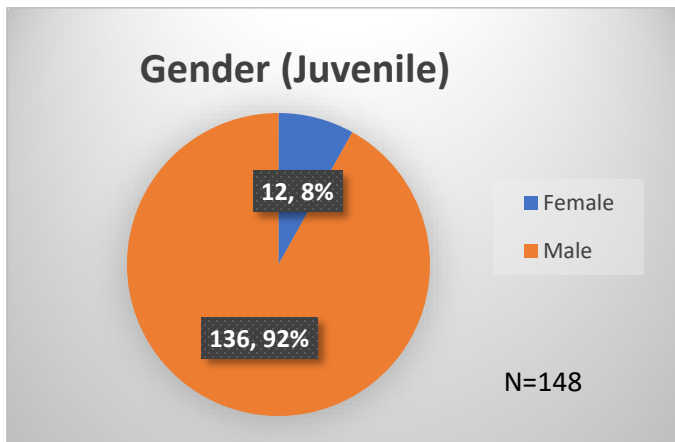

### Thursday Morning Midnight Count

Total # of probation Involved youth<sup>1</sup>: 1,353

<sup>1</sup> Probation Active: Any youth who is pending sentencing with an active social history, has been formally placed on probation or supervision with Cook County Juvenile Probation on the date of the report.