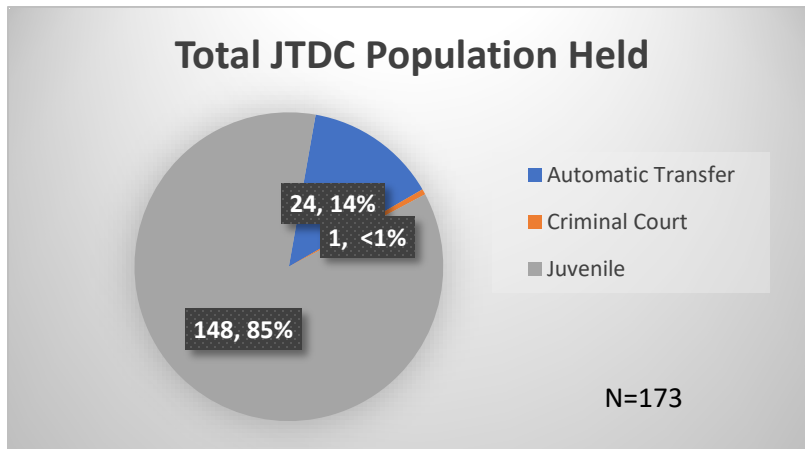

# Daily Data Dashboard – February 15, 2024

## Demographics for JTDC Population

### Thursday Morning Midnight Count

Total # of probation Involved youth<sup>1</sup>: 1,353

<sup>1</sup> Probation Active: Any youth who is pending sentencing with an active social history, has been formally placed on probation or supervision with Cook County Juvenile Probation on the date of the report.