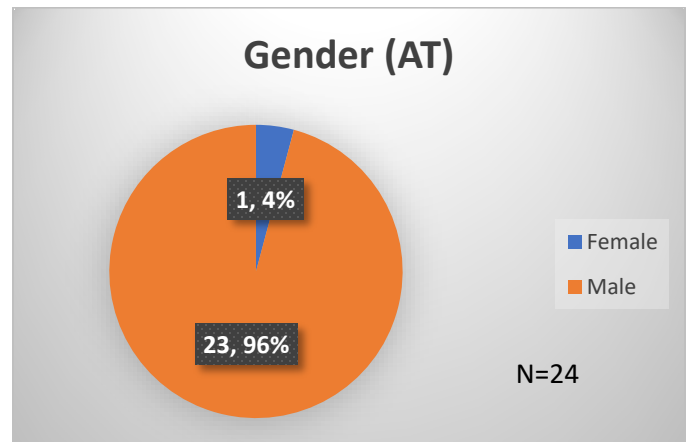

### Thursday Morning Midnight Count

Total # of probation Involved youth<sup>1</sup>: 1,353

<sup>1</sup> Probation Active: Any youth who is pending sentencing with an active social history, has been formally placed on probation or supervision with Cook County Juvenile Probation on the date of the report.