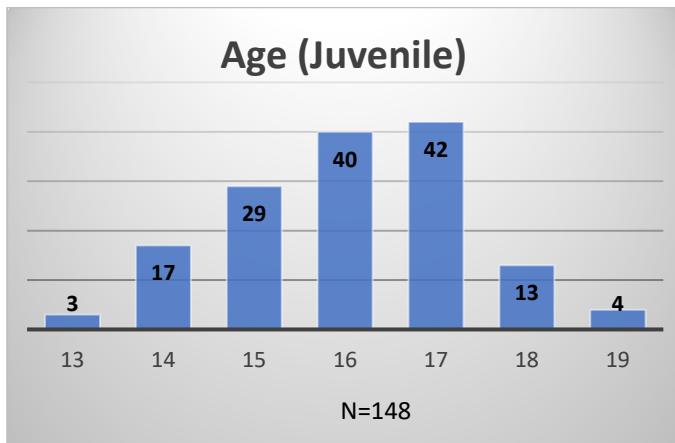

# Daily Data Dashboard – February 15, 2024

## Demographics for JTDC Population

### Thursday Morning Midnight Count

Total # of probation Involved youth<sup>1</sup>: 1,353

<sup>1</sup> Probation Active: Any youth who is pending sentencing with an active social history, has been formally placed on probation or supervision with Cook County Juvenile Probation on the date of the report.

\*Age, Gender and Race for Criminal Court population (N=1) is not represented in this report.

**Daily Data Dashboard – February 15, 2024**  
**Demographics for JTDC Population**  
**Thursday Morning Midnight Count**